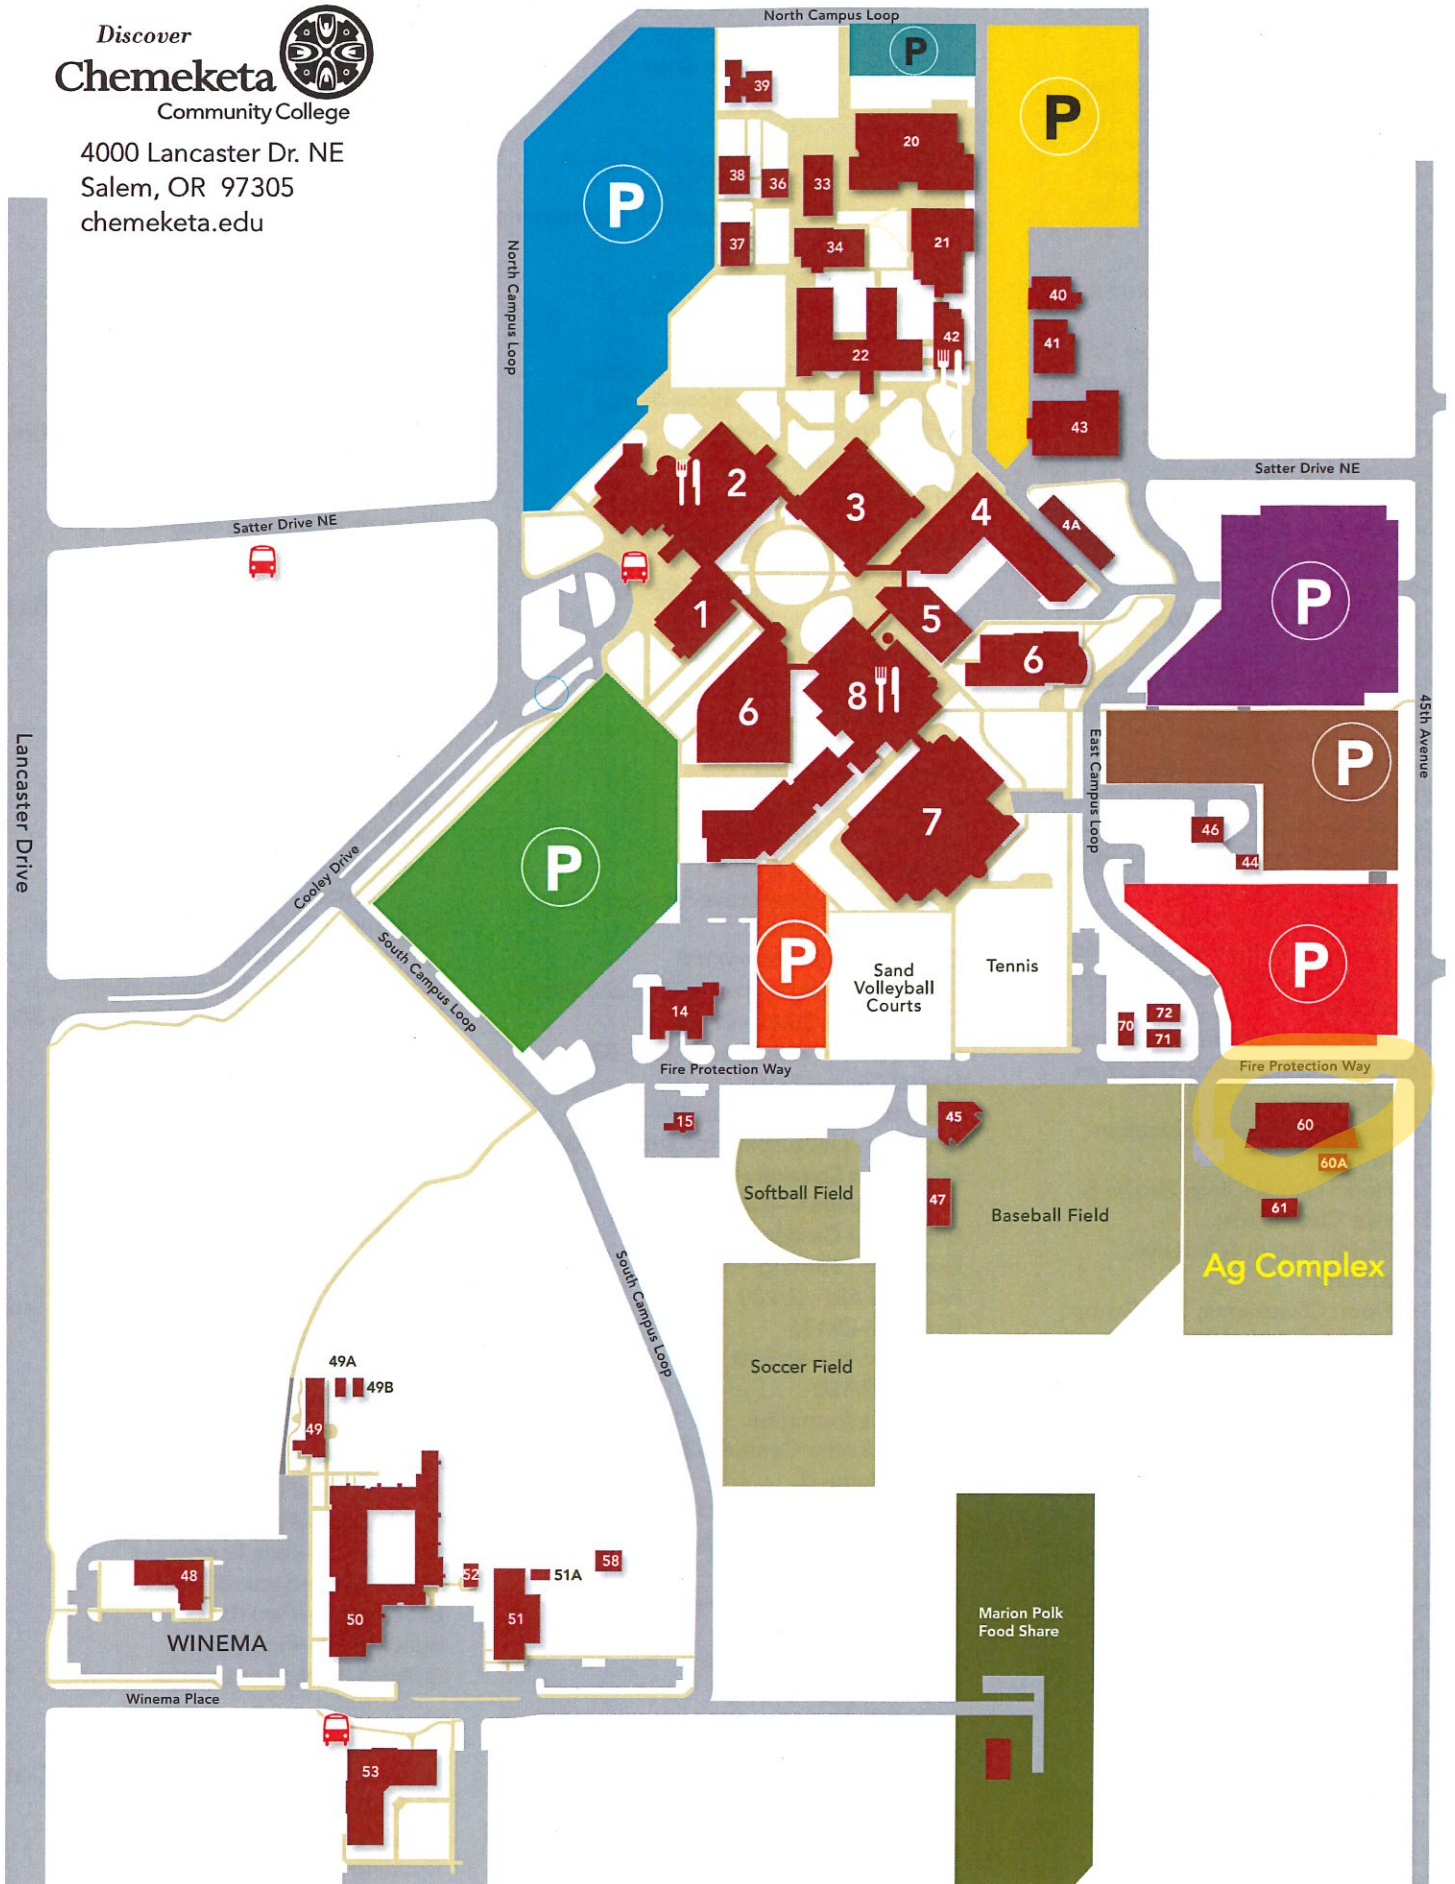

4000 Lancaster Dr. NE  
 Salem, OR 97305  
 chemeketa.edu

Building directory on reverse side